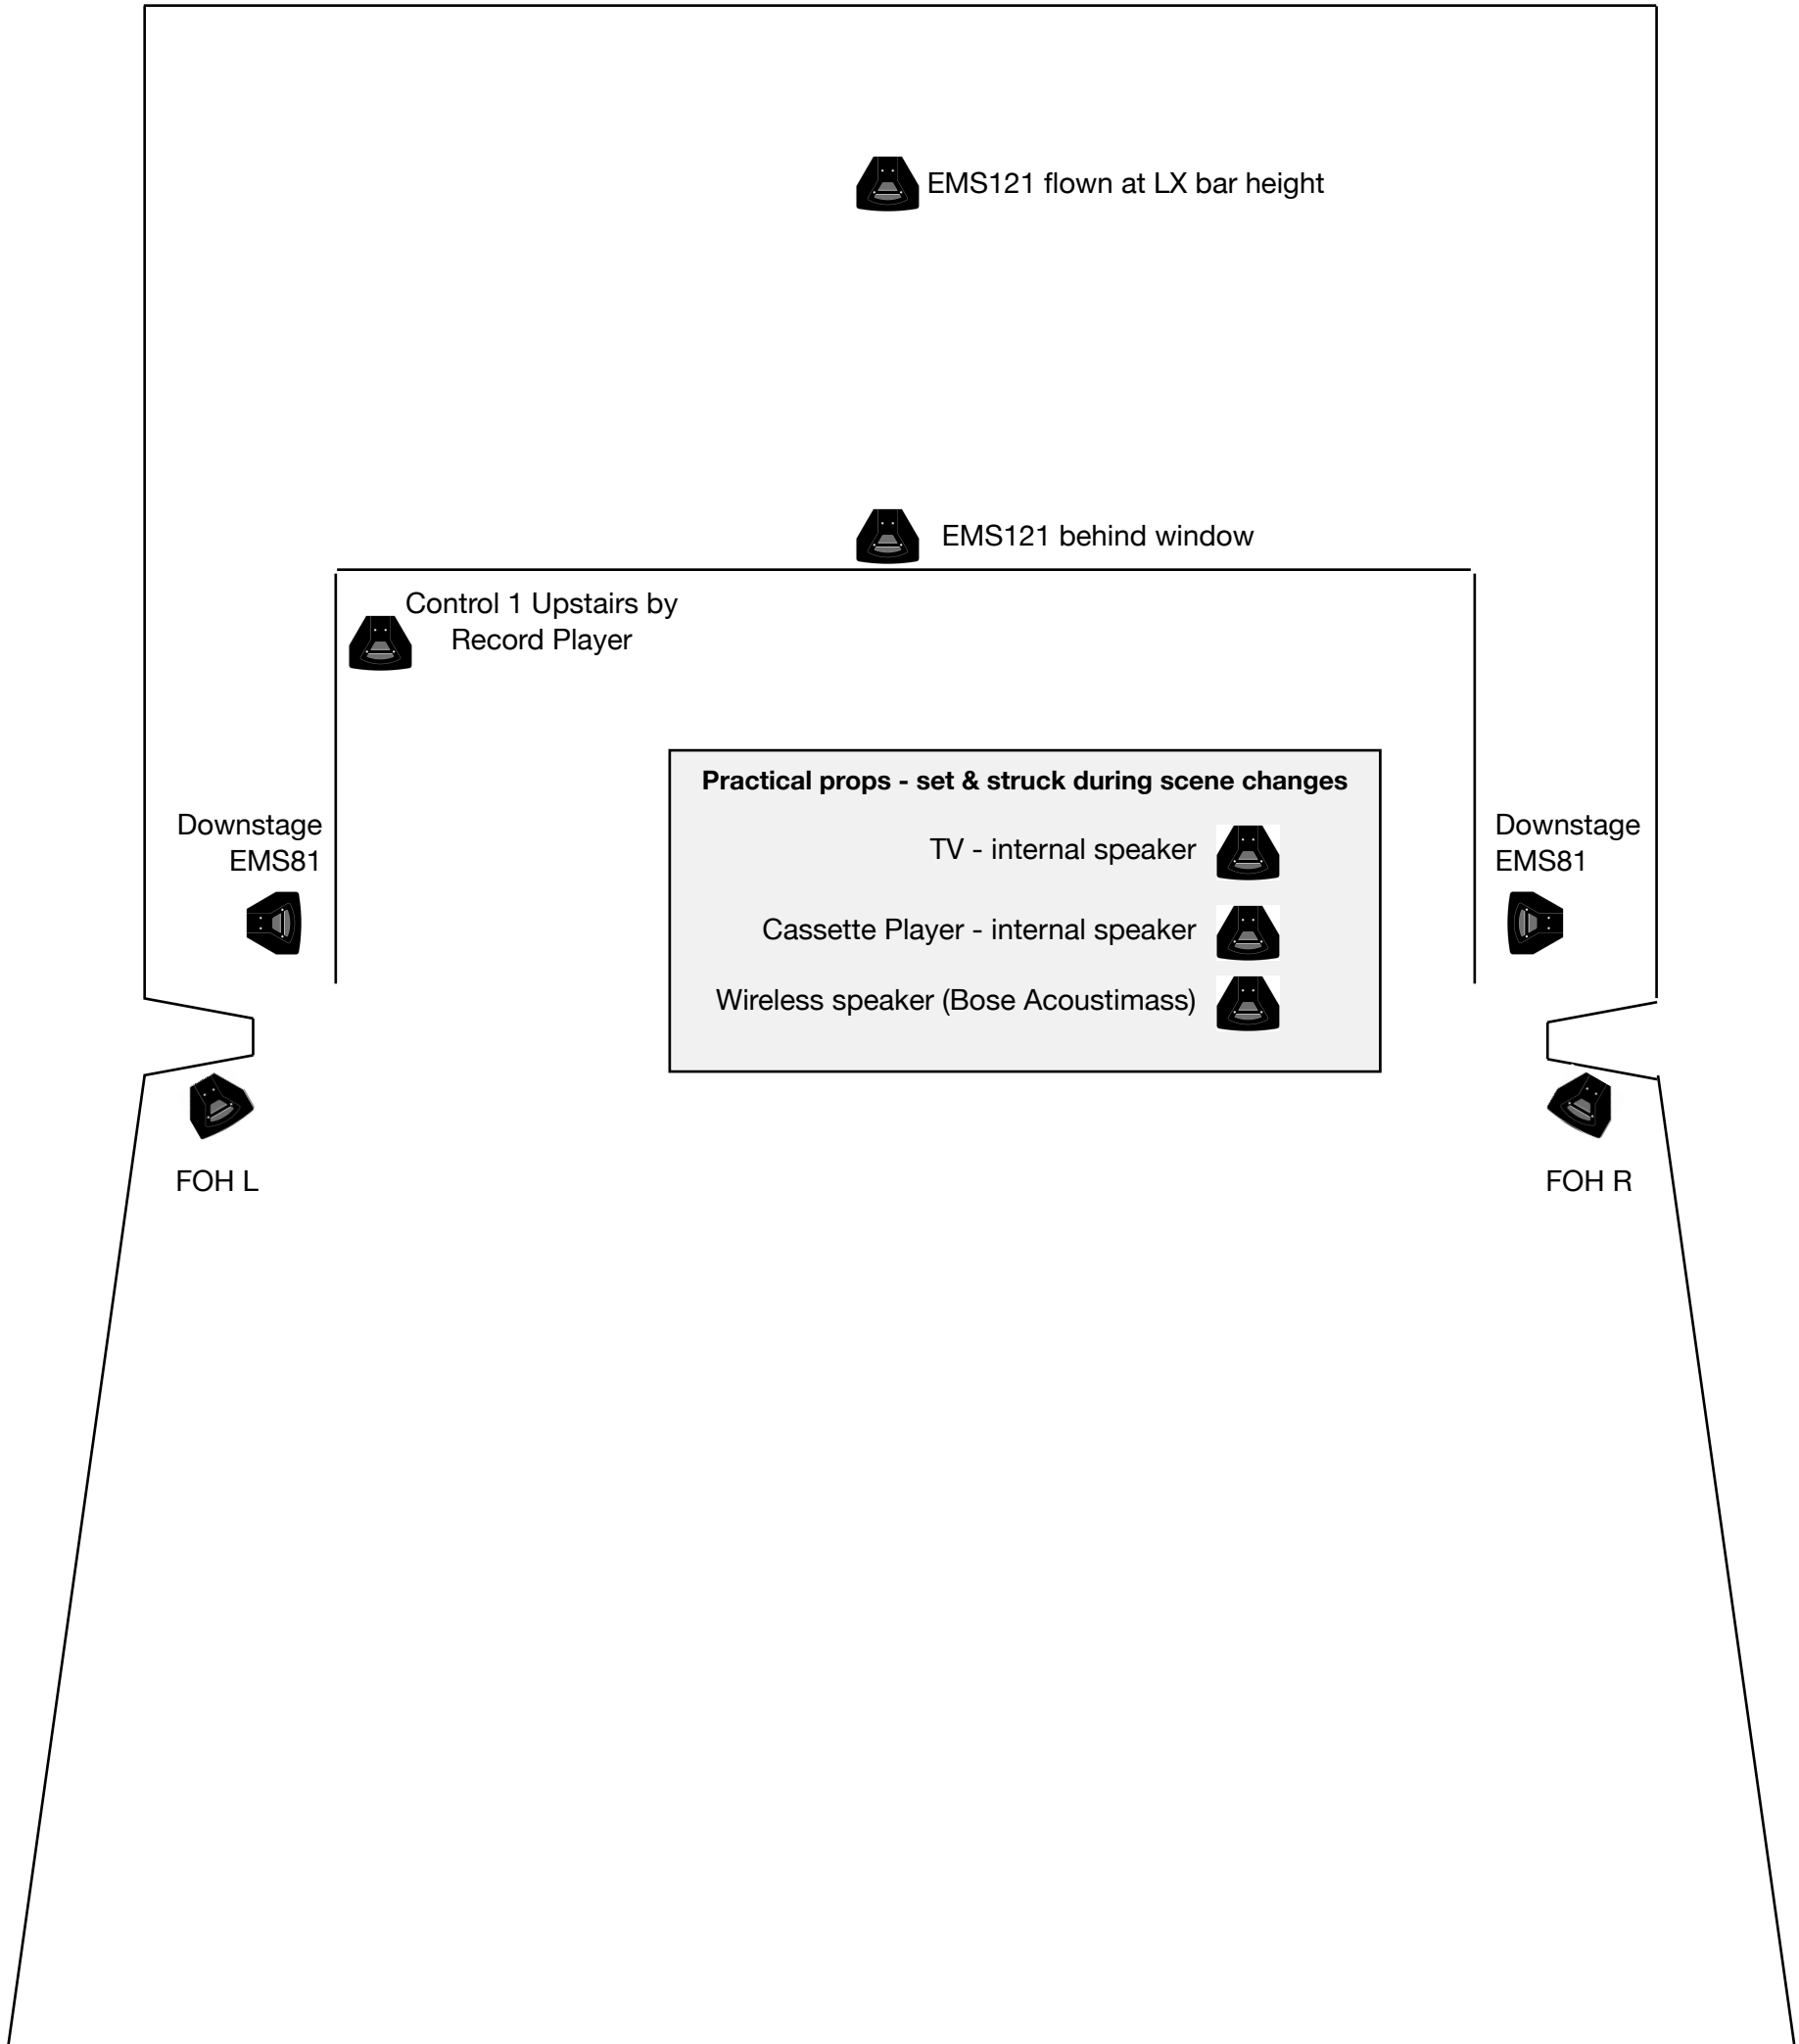

Harvest - 2009 UK Tour Provisional Spec

The latest version of this can be found at www.garethfry.com - Click on Specifications

Notes:

- Not to scale
- This drawing & the specifications therein, relate only to aural and visual aspects of the production, and not to matters of structural integrity and/or safety.